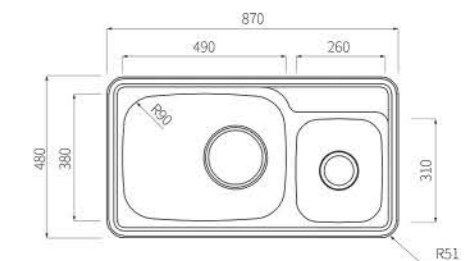

About HANGAON

HANGAON was newly created by LIZENS, one of the largest and renowned stainless steel sink manufacturer in South Korea since 1999 for its superb quality in the stainless steel kitchen sink-bowl production, innovative design and customer satisfaction.

By introducing the trendy jumbo bowl sink concept in Korea, Japan, Singapore, Indonesia etc., and growing popularity worldwide, HANGAON was created with the same trendy and brilliant designs to achieve a safe, human oriented and ideal kitchen environment. The idea to enhance the living standard of users by introducing aesthetic, innovative and user-friendly range of kitchen sinks was the born.

Why HANGAON

MADE IN KOREA
Fully imported from South Korea

ENGINEERED FINISH
HANGAON sinks comes with Korean satin finish (unique high-frequency matt finish) which enhance corrosion resistance

GENUINE STAINLESS STEEL
HANGAON sinks are manufactured from international AISI 304 grade of stainless steel

HUMAN ORIENTED DESIGN
HANGAON sinks are designed to enhance the living standard with practicality and versatility. It's ideal for wet kitchen and Asian-style cooking habits

INDUSTRY LEADING TECHNOLOGY
HANGAON sinks are made from single moulded production with finest materials, world class production equipments, technologies and intelligent automated testing centre

UNIQUE 18.5CM JUMBO WASTE KIT
The Jumbo integrated waste kit comes with built in garbage collection basket which designed for easy drainage of water, prevention of water backflow, foul smell and uninvited insects.

THE UNIQUE FEATURES OF HANGAON 18.5CM JUMBO WASTE KIT

LS 850

S 850 X 515 B 770 X 440 D 211

LDS 850

S 850 X 515 B 770 X 355 D 204

ESC 840

S 840 X 510 B 770 X 453 D 204

HS 870

S 870 X 480 B 770 X 390 D 204

DS 740

S 740 X 515 B 660 X 435 D 204