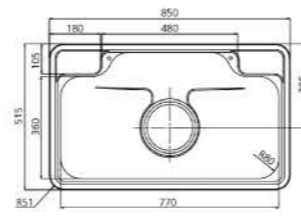

UNIQUE 18.5CM JUMBO WASTE KIT
The Jumbo integrated waste kit comes with built in garbage collection basket which designed for easy drainage of water, prevention of water backflow, foul smell and uninvited insects.

THE UNIQUE FEATURES OF HANGAON 18.5CM JUMBO WASTE KIT

LS 850

S 850 X 515 B 770 X 440 D 211

LDS 850

S 850 X 515 B 770 X 355 D 204

ESC 840

S 840 X 510 B 770 X 453 D 204

HS 870

S 870 X 480 B 770 X 390 D 204

DS 740

S 740 X 515 B 660 X 435 D 204

HANGAON 한가운

IDS 1000

S 740 X 515 B 660 X 435 D 204

LIZENS 3607

HEAD : CHROME BRASS
BODY : CHROME BRASS
JOINT : BRASS
FEATURE : PULL-OUT SPOUT