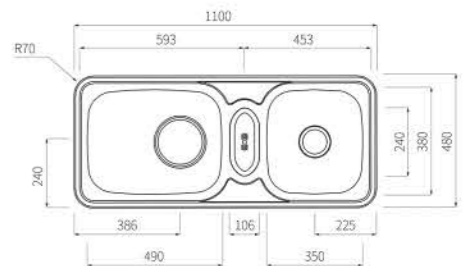

ISB 1100

Flagship Showroom & Headquarters
TS EXIM SDN BHD (560283-W)
GST Registration No : 000850526280
No.7, Lorong Keluli 1A,
Kawasan Perindustrian Bukit Raja,
40000 Shah Alam, Selangor Darul Ehsan, Malaysia
Tel : 603 3342 0900 Fax : 603 3342 0900
Email : hangaon@ts-exim.com Website : www.ts-exim.com/hangaon

Published in August 2016
All prices, pictures, colours, models, and specifications are for reference only and subject to change without prior notice. All prices are inclusive 6% of GST

Authorized Dealer :