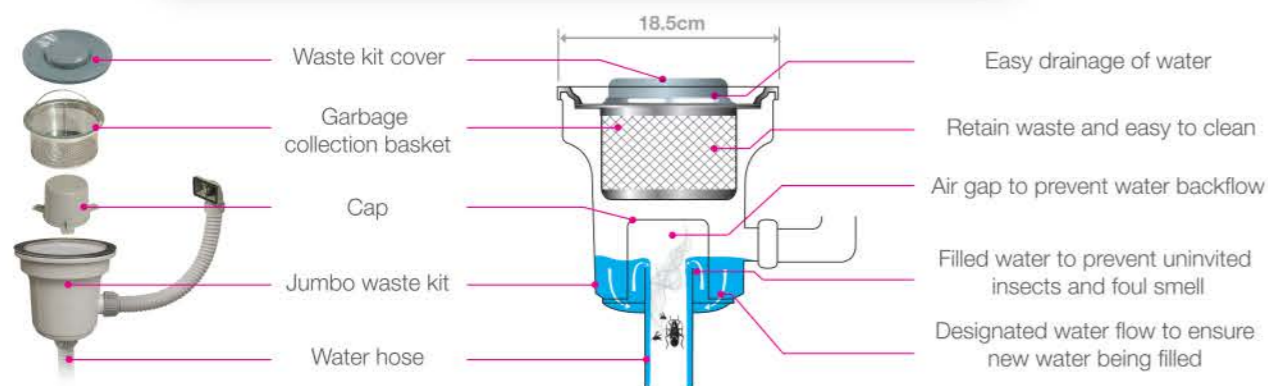

THE UNIQUE FEATURES OF HANGAON 18.5CM JUMBO WASTE KIT

LS 850

S 850 X 515 B 770 X 440 D 211

LDS 850

S 850 X 515 B 770 X 355 D 204

ESC 840

S 840 X 510 B 770 X 453 D 204

HS 870

S 870 X 480 B 770 X 390 D 204

DS 740

S 740 X 515 B 660 X 435 D 204